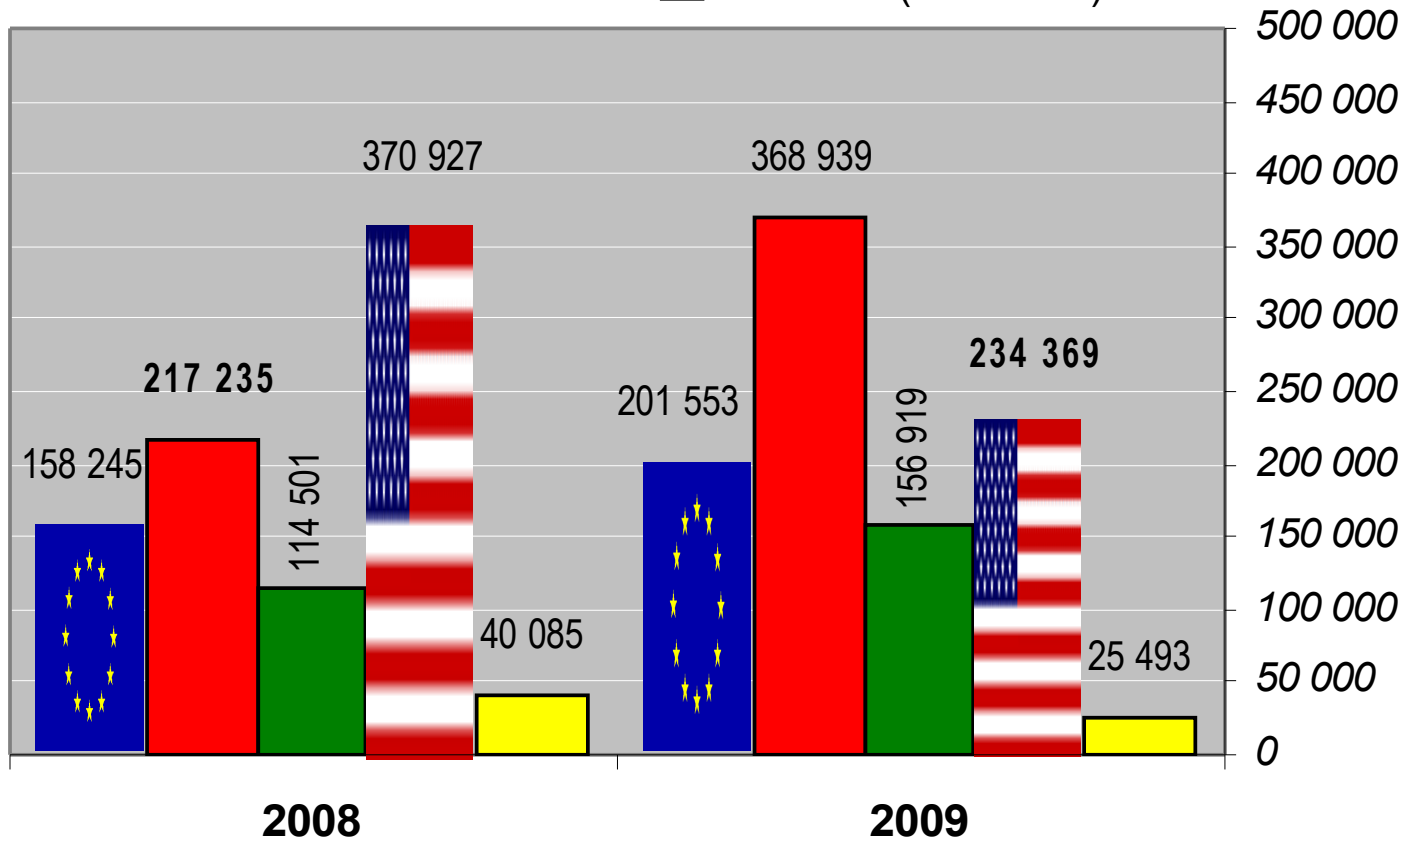

Commission européenne
Agriculture et développement rural

Milk Market Situation

Brussels, 21 January 2010

BUTTER Exports

- EU-27 (Jan-Nov)
- New Zealand (Jan-Nov)
- Australia (Jan-Nov)
- United States (Jan-Nov)
- Argentina (Jan-Nov)

BUTTEROIL Exports

- EU-27 (Jan-Nov)
- New Zealand (Jan-Nov)
- Australia (Jan-Nov)
- United States (Jan-Nov)
- Argentina (Jan-Nov)

WMP Exports

- EU-27 (Jan-Nov)
- New Zealand (Jan-Nov)
- Australia (Jan-Nov)
- Argentina (Jan-Nov)
- Brazil (Jan-Nov)

SMP Exports

-  EU-27 (Jan-Nov)
-  New Zealand (Jan-Nov)
-  Australia (Jan-Nov)
-  United States (Jan-Nov)
-  Ukraine (Jan-Oct)

CHEESES Exports

-  EU-27 (Jan-Nov)
-  New Zealand (Jan-Nov)
-  Australia (Jan-Nov)
-  United States (Jan-Nov)
-  Ukraine (Jan-Oct)