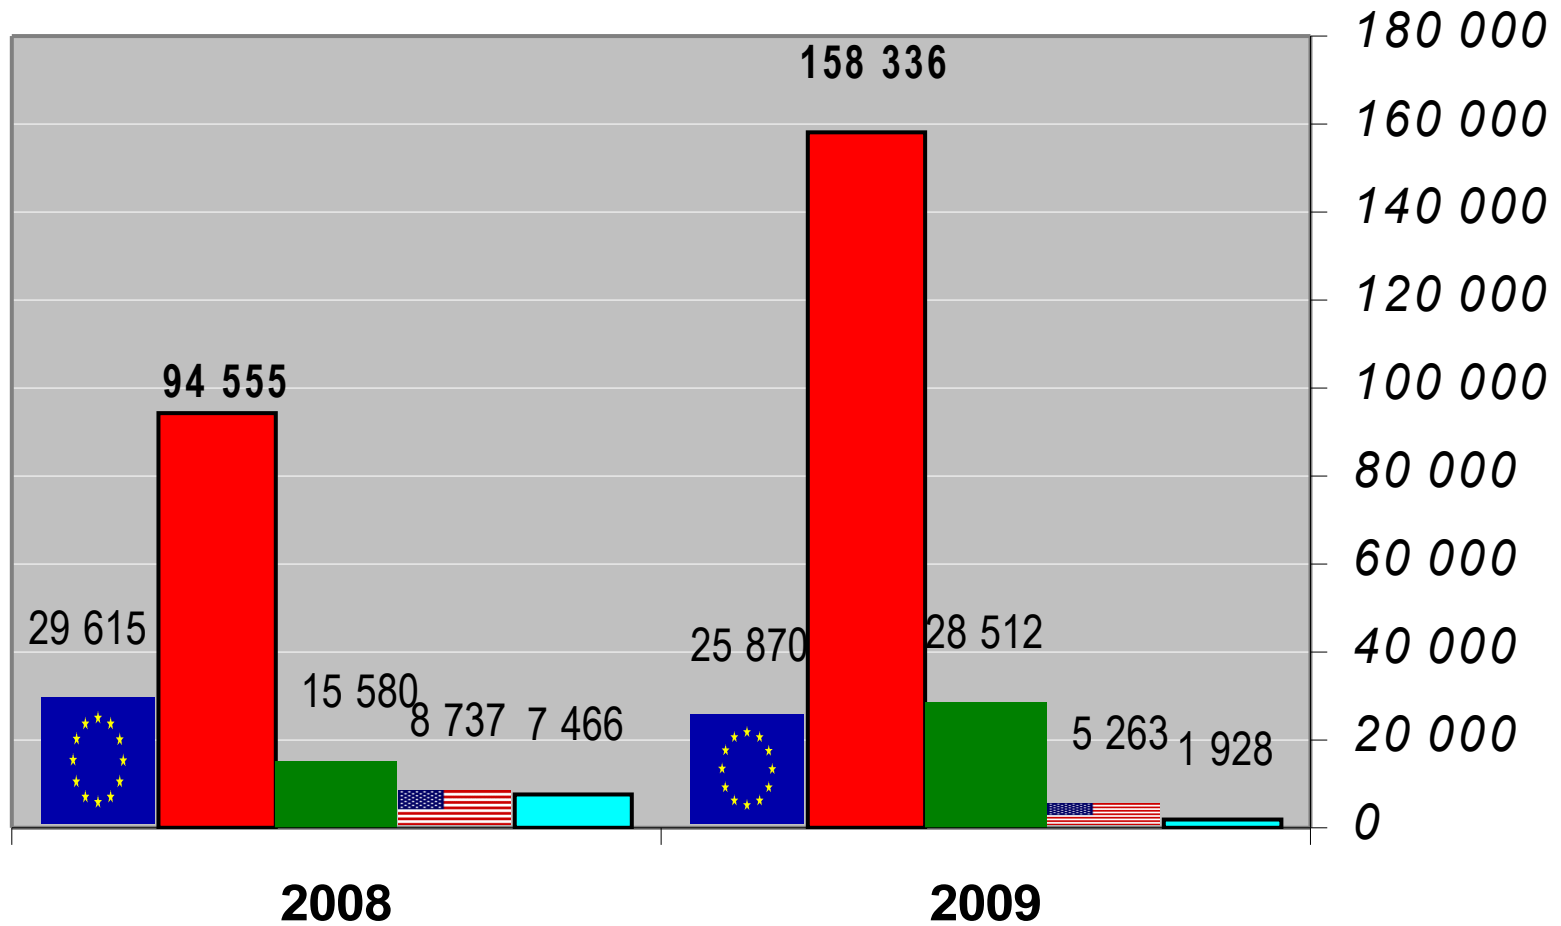

Commission européenne
Agriculture et développement rural

Milk Market Situation

Brussels, 21 January 2010

BUTTER Exports

- EU-27 (Jan-Nov)
- New Zealand (Jan-Nov)
- Australia (Jan-Nov)
- United States (Jan-Nov)
- Argentina (Jan-Nov)

BUTTEROIL Exports

- EU-27 (Jan-Nov)
- New Zealand (Jan-Nov)
- Australia (Jan-Nov)
- United States (Jan-Nov)
- Argentina (Jan-Nov)

WMP Exports

- EU-27 (Jan-Nov)
- New Zealand (Jan-Nov)
- Australia (Jan-Nov)
- Argentina (Jan-Nov)
- Brazil (Jan-Nov)

SMP Exports

-  EU-27 (Jan-Nov)
-  New Zealand (Jan-Nov)
-  Australia (Jan-Nov)
-  United States (Jan-Nov)
-  Ukraine (Jan-Oct)

CHEESES Exports

-  EU-27 (Jan-Nov)
-  New Zealand (Jan-Nov)
-  Australia (Jan-Nov)
-  United States (Jan-Nov)
-  Ukraine (Jan-Oct)