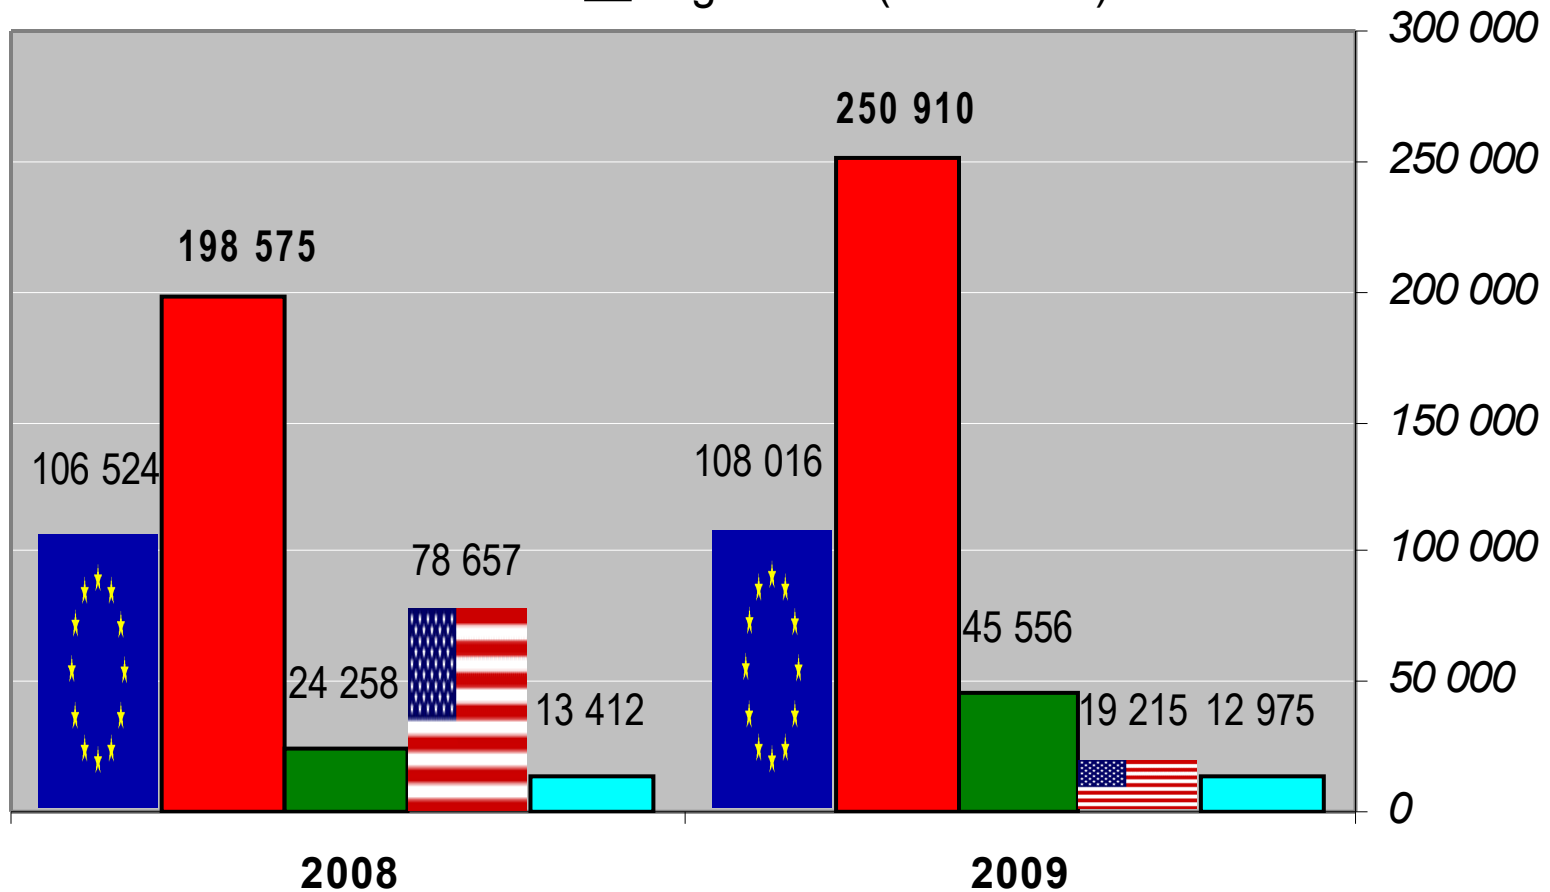

Commission européenne
Agriculture et développement rural

Milk Market Situation

Brussels, 21 January 2010

BUTTER Exports

- EU-27 (Jan-Nov)
- New Zealand (Jan-Nov)
- Australia (Jan-Nov)
- United States (Jan-Nov)
- Argentina (Jan-Nov)

BUTTEROIL Exports

- EU-27 (Jan-Nov)
- New Zealand (Jan-Nov)
- Australia (Jan-Nov)
- United States (Jan-Nov)
- Argentina (Jan-Nov)

WMP Exports

- EU-27 (Jan-Nov)
- New Zealand (Jan-Nov)
- Australia (Jan-Nov)
- Argentina (Jan-Nov)
- Brazil (Jan-Nov)

SMP Exports

-  EU-27 (Jan-Nov)
-  New Zealand (Jan-Nov)
-  Australia (Jan-Nov)
-  United States (Jan-Nov)
-  Ukraine (Jan-Oct)

CHEESES Exports

-  EU-27 (Jan-Nov)
-  New Zealand (Jan-Nov)
-  Australia (Jan-Nov)
-  United States (Jan-Nov)
-  Ukraine (Jan-Oct)