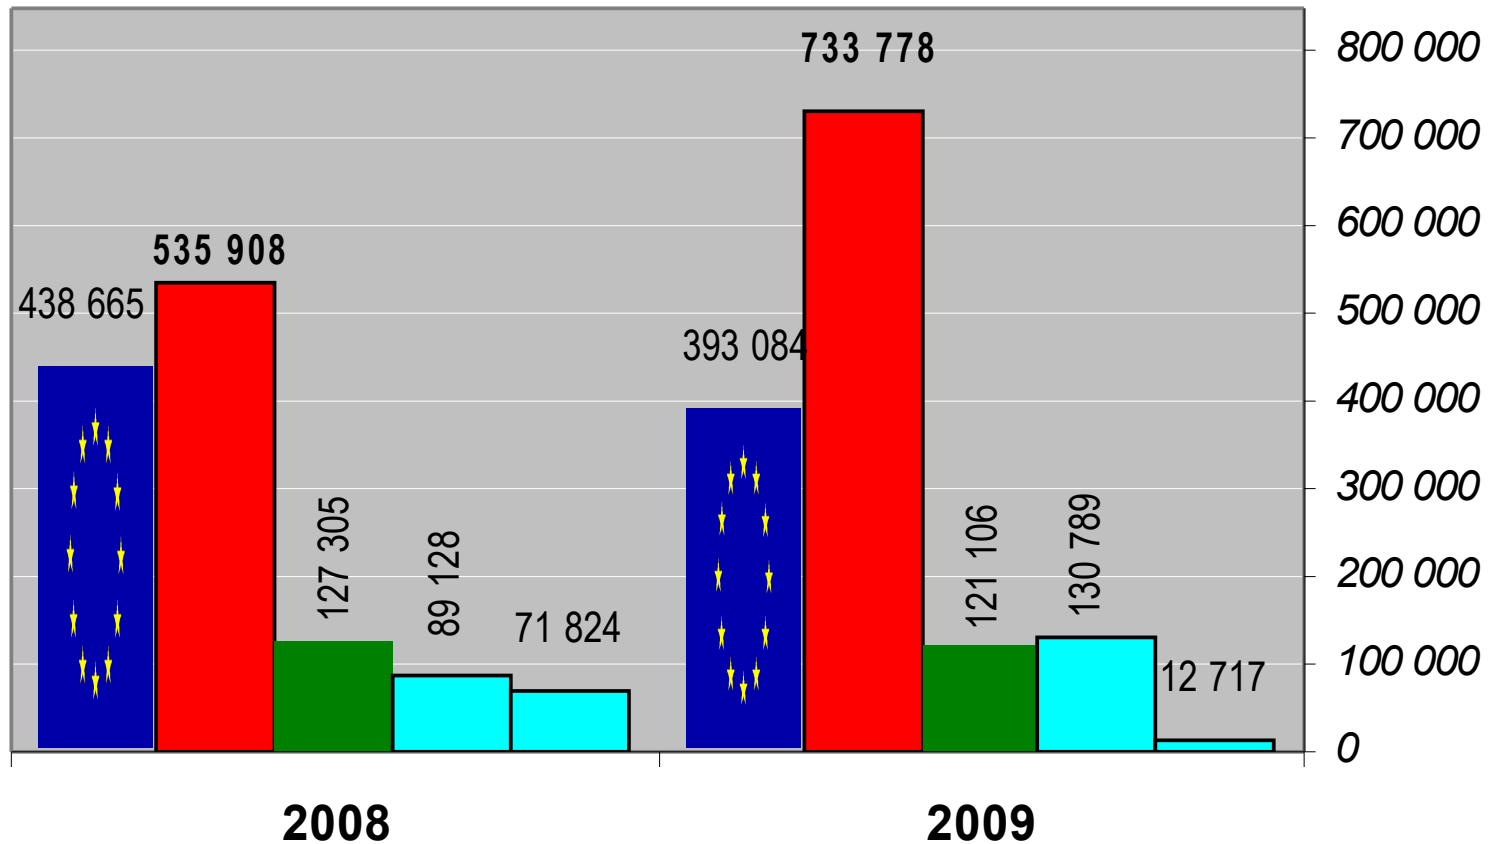

Commission européenne
Agriculture et développement rural

Milk Market Situation

Brussels, 21 January 2010

BUTTER Exports

- EU-27 (Jan-Nov)
- New Zealand (Jan-Nov)
- Australia (Jan-Nov)
- United States (Jan-Nov)
- Argentina (Jan-Nov)

BUTTEROIL Exports

- EU-27 (Jan-Nov)
- New Zealand (Jan-Nov)
- Australia (Jan-Nov)
- United States (Jan-Nov)
- Argentina (Jan-Nov)

WMP Exports

- EU-27 (Jan-Nov)
- New Zealand (Jan-Nov)
- Australia (Jan-Nov)
- Argentina (Jan-Nov)
- Brazil (Jan-Nov)

SMP Exports

-  EU-27 (Jan-Nov)
-  New Zealand (Jan-Nov)
-  Australia (Jan-Nov)
-  United States (Jan-Nov)
-  Ukraine (Jan-Oct)

CHEESES Exports

-  EU-27 (Jan-Nov)
-  New Zealand (Jan-Nov)
-  Australia (Jan-Nov)
-  United States (Jan-Nov)
-  Ukraine (Jan-Oct)