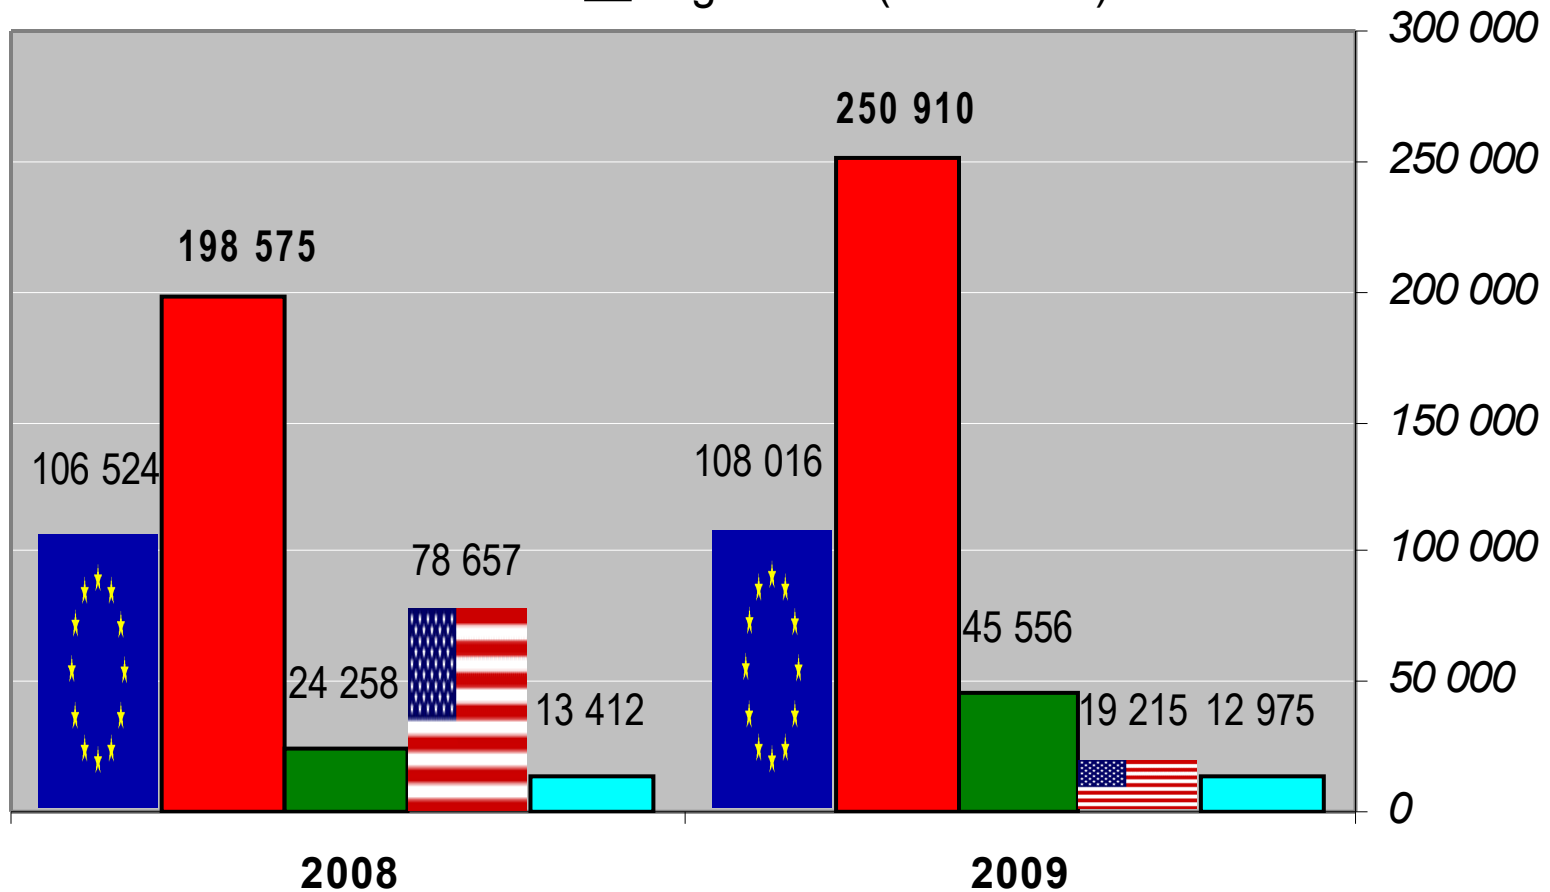

Commission européenne
Agriculture et développement rural

Milk Market Situation

Brussels, 21 January 2010

BUTTER Exports

- EU-27 (Jan-Nov)
- New Zealand (Jan-Nov)
- Australia (Jan-Nov)
- United States (Jan-Nov)
- Argentina (Jan-Nov)

BUTTEROIL Exports

-  EU-27 (Jan-Nov)
-  New Zealand (Jan-Nov)
-  Australia (Jan-Nov)
-  United States (Jan-Nov)
-  Argentina (Jan-Nov)

WMP Exports

- EU-27 (Jan-Nov)
- New Zealand (Jan-Nov)
- Australia (Jan-Nov)
- Argentina (Jan-Nov)
- Brazil (Jan-Nov)

SMP Exports

-  EU-27 (Jan-Nov)
-  New Zealand (Jan-Nov)
-  Australia (Jan-Nov)
-  United States (Jan-Nov)
-  Ukraine (Jan-Oct)

CHEESES Exports

-  EU-27 (Jan-Nov)
-  New Zealand (Jan-Nov)
-  Australia (Jan-Nov)
-  United States (Jan-Nov)
-  Ukraine (Jan-Oct)