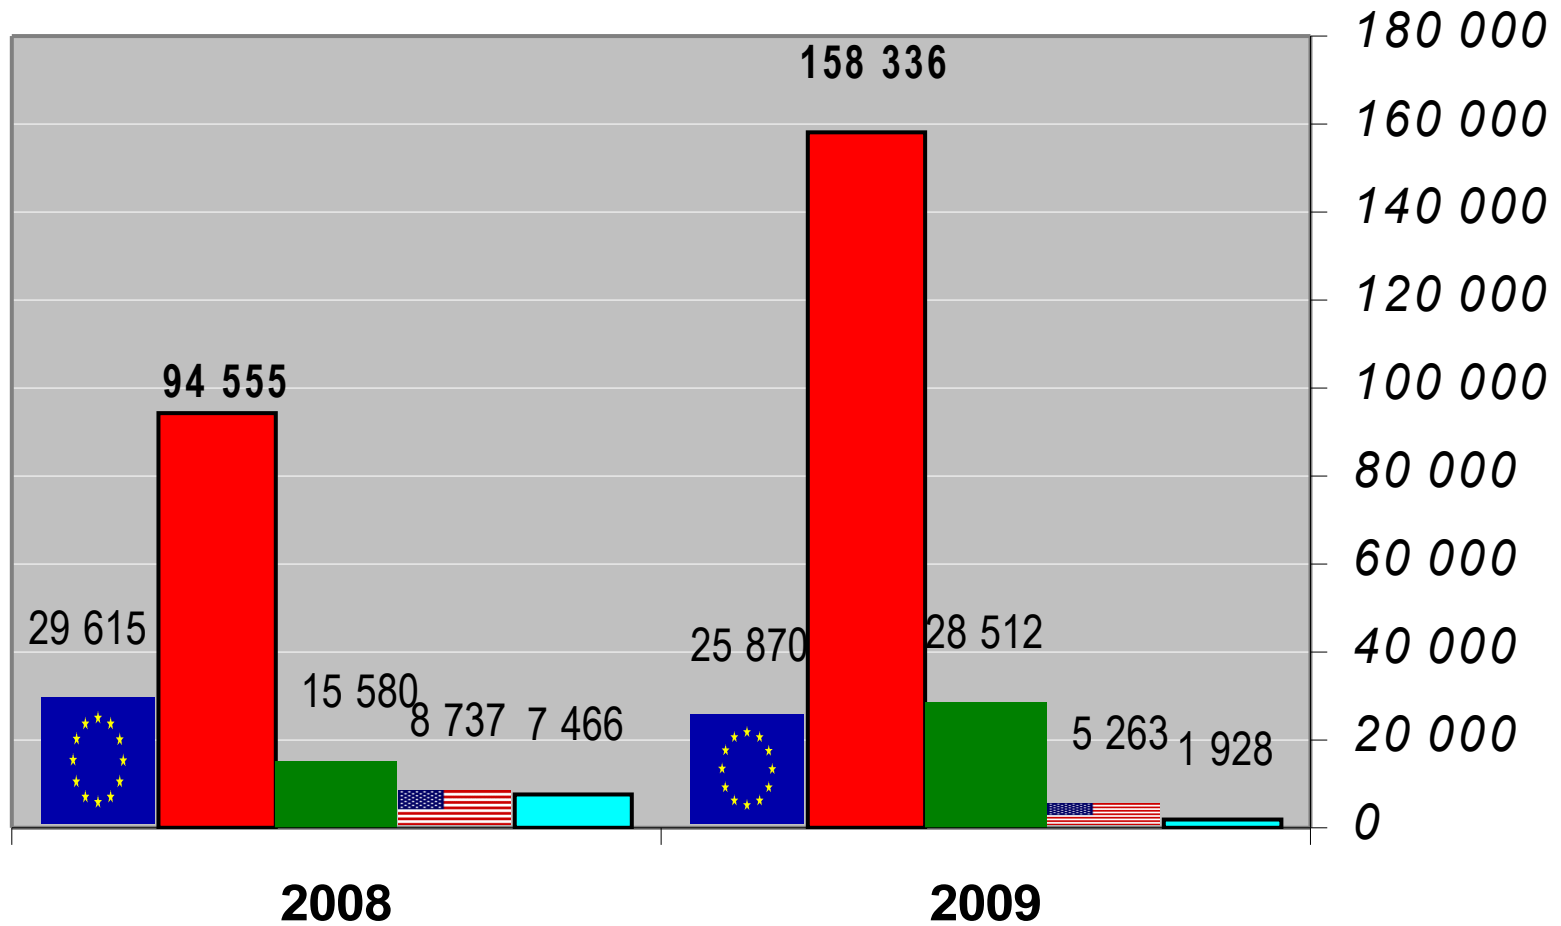

Commission européenne
Agriculture et développement rural

Milk Market Situation

Brussels, 21 January 2010

BUTTER Exports

- EU-27 (Jan-Nov)
- New Zealand (Jan-Nov)
- Australia (Jan-Nov)
- United States (Jan-Nov)
- Argentina (Jan-Nov)

BUTTEROIL Exports

-  EU-27 (Jan-Nov)
-  New Zealand (Jan-Nov)
-  Australia (Jan-Nov)
-  United States (Jan-Nov)
-  Argentina (Jan-Nov)

WMP Exports

- EU-27 (Jan-Nov)
- New Zealand (Jan-Nov)
- Australia (Jan-Nov)
- Argentina (Jan-Nov)
- Brazil (Jan-Nov)

SMP Exports

-  EU-27 (Jan-Nov)
-  New Zealand (Jan-Nov)
-  Australia (Jan-Nov)
-  United States (Jan-Nov)
-  Ukraine (Jan-Oct)

CHEESES Exports

-  EU-27 (Jan-Nov)
-  New Zealand (Jan-Nov)
-  Australia (Jan-Nov)
-  United States (Jan-Nov)
-  Ukraine (Jan-Oct)