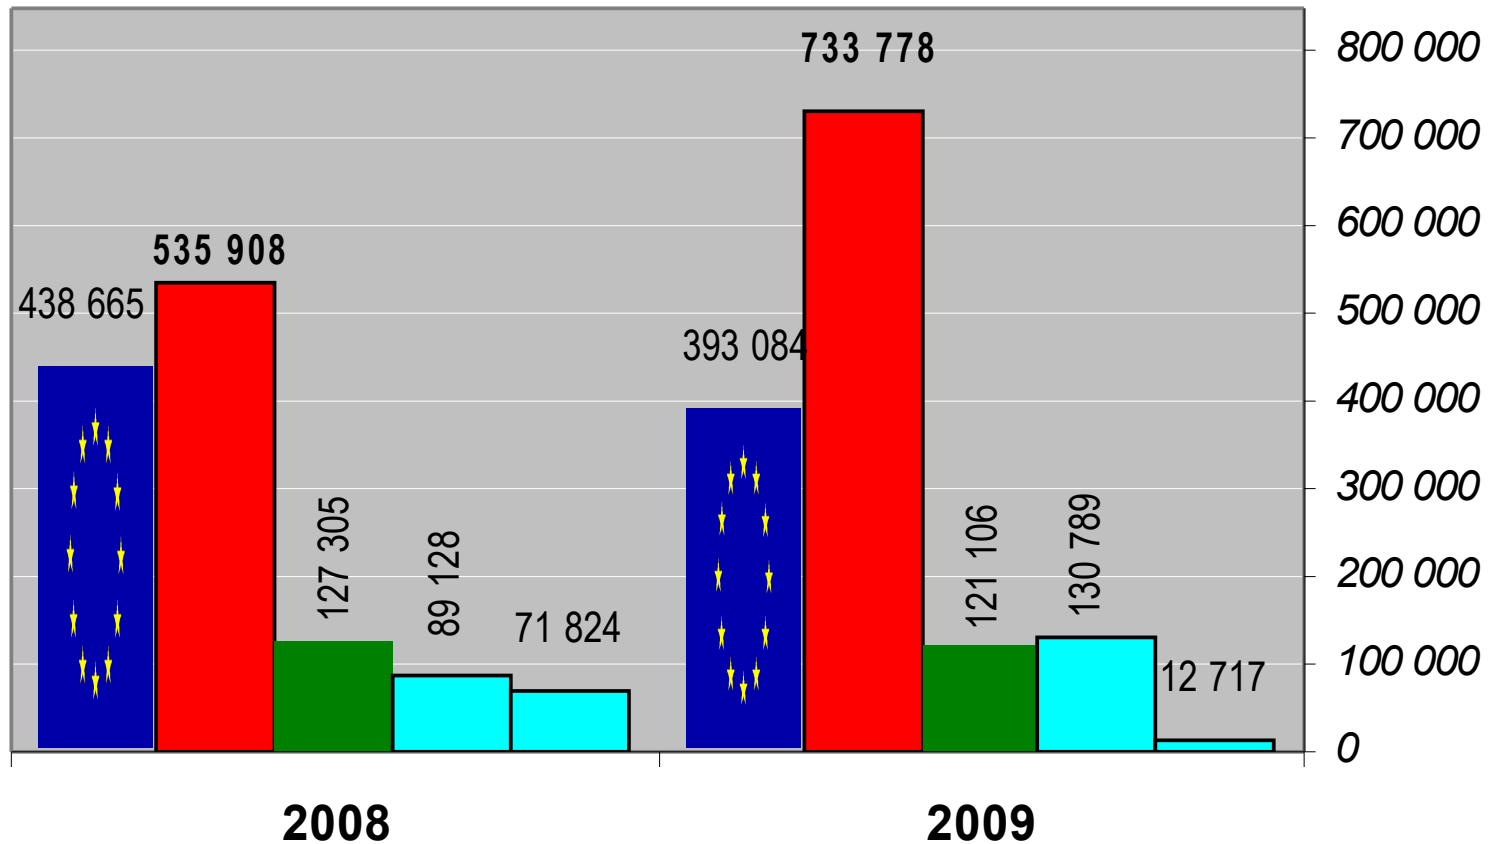

Commission européenne
Agriculture et développement rural

Milk Market Situation

Brussels, 21 January 2010

BUTTER Exports

- EU-27 (Jan-Nov)
- New Zealand (Jan-Nov)
- Australia (Jan-Nov)
- United States (Jan-Nov)
- Argentina (Jan-Nov)

BUTTEROIL Exports

-  EU-27 (Jan-Nov)
-  New Zealand (Jan-Nov)
-  Australia (Jan-Nov)
-  United States (Jan-Nov)
-  Argentina (Jan-Nov)

WMP Exports

- EU-27 (Jan-Nov)
- New Zealand (Jan-Nov)
- Australia (Jan-Nov)
- Argentina (Jan-Nov)
- Brazil (Jan-Nov)

SMP Exports

-  EU-27 (Jan-Nov)
-  New Zealand (Jan-Nov)
-  Australia (Jan-Nov)
-  United States (Jan-Nov)
-  Ukraine (Jan-Oct)

CHEESES Exports

-  EU-27 (Jan-Nov)
-  New Zealand (Jan-Nov)
-  Australia (Jan-Nov)
-  United States (Jan-Nov)
-  Ukraine (Jan-Oct)