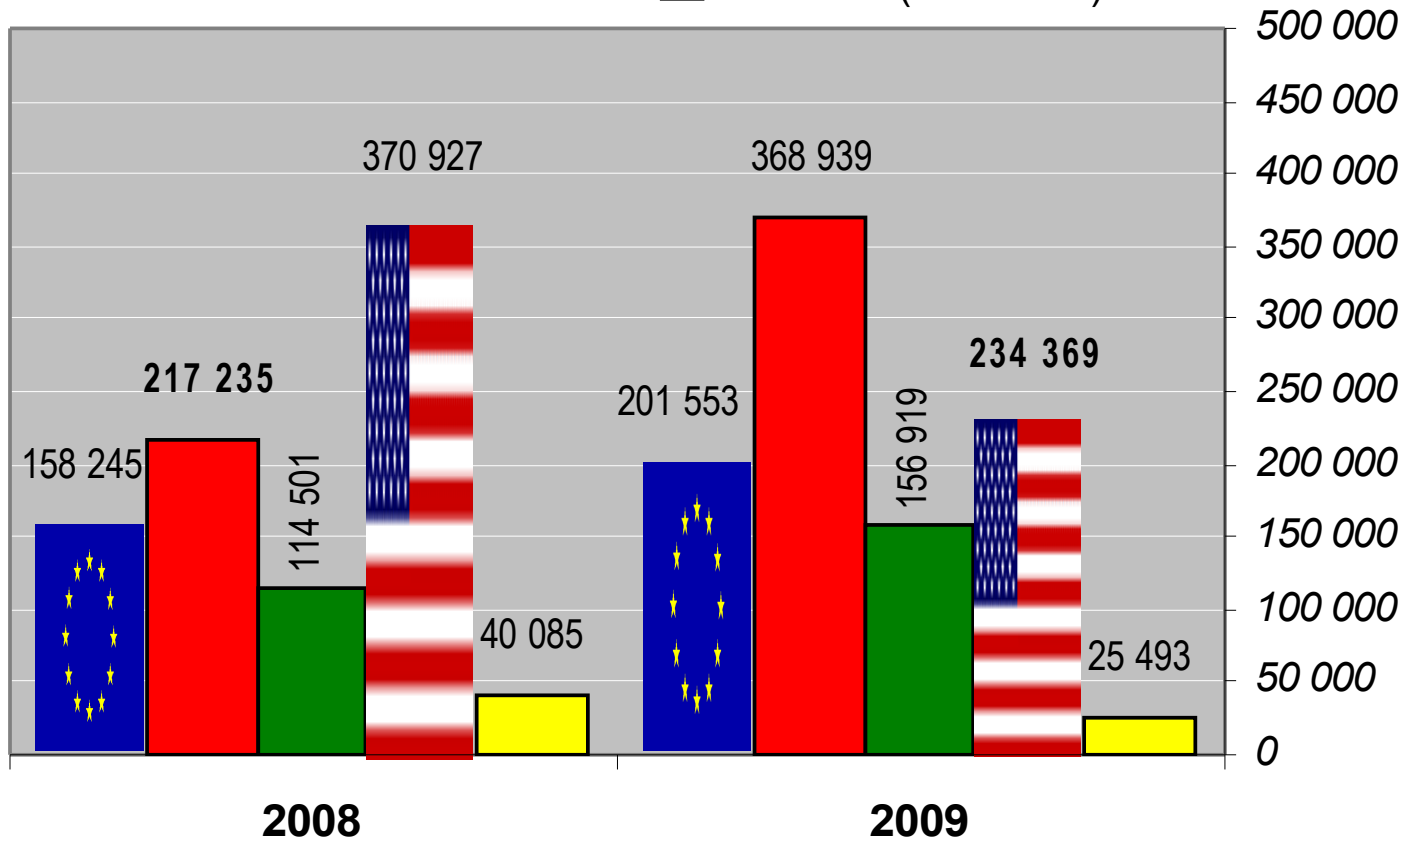

Commission européenne
Agriculture et développement rural

Milk Market Situation

Brussels, 21 January 2010

BUTTER Exports

- EU-27 (Jan-Nov)
- New Zealand (Jan-Nov)
- Australia (Jan-Nov)
- United States (Jan-Nov)
- Argentina (Jan-Nov)

BUTTEROIL Exports

-  EU-27 (Jan-Nov)
-  New Zealand (Jan-Nov)
-  Australia (Jan-Nov)
-  United States (Jan-Nov)
-  Argentina (Jan-Nov)

WMP Exports

- EU-27 (Jan-Nov)
- New Zealand (Jan-Nov)
- Australia (Jan-Nov)
- Argentina (Jan-Nov)
- Brazil (Jan-Nov)

SMP Exports

-  EU-27 (Jan-Nov)
-  New Zealand (Jan-Nov)
-  Australia (Jan-Nov)
-  United States (Jan-Nov)
-  Ukraine (Jan-Oct)

CHEESES Exports

-  EU-27 (Jan-Nov)
-  New Zealand (Jan-Nov)
-  Australia (Jan-Nov)
-  United States (Jan-Nov)
-  Ukraine (Jan-Oct)